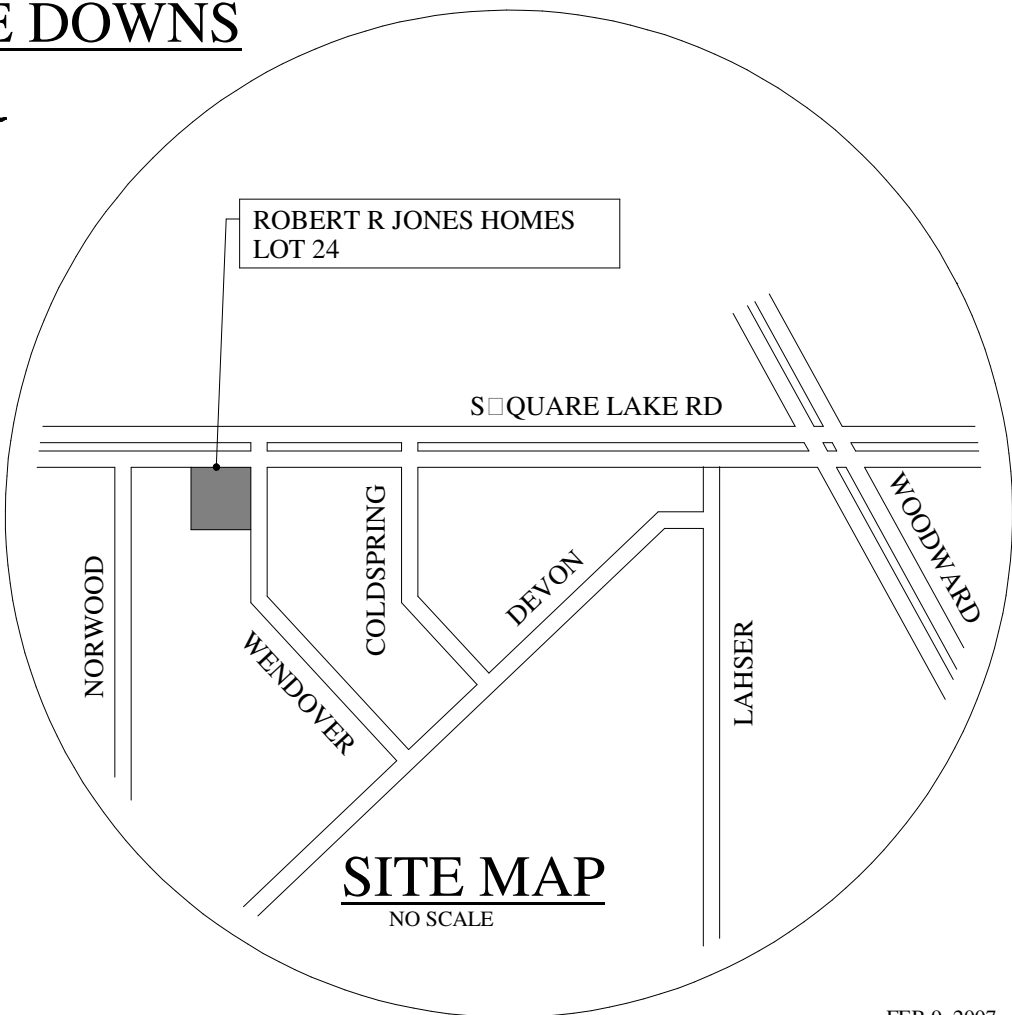

LOCATION MAP

LOT 24
2540 WENDOVER RD
DEVONSHIRE DOWNS

SITE MAP
 NO SCALE